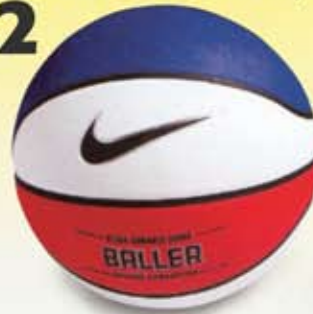

## NIKE ALL COURTS ELITE BB0367-801

Hi Tack composite leather, soft touch rubber core. Available size 7 only.

**\$45**

SUITABLE  
INDOOR/  
OUTDOOR USE

## NIKE OUTDOOR BALLER BB0267-601

Ultra-durable vulcanised rubber cover. Moulded deep channel design. Rotationally wound butyl bladder. Tough enough for any outdoor court. Red/White/Blue. Size 7 only.

**\$22**