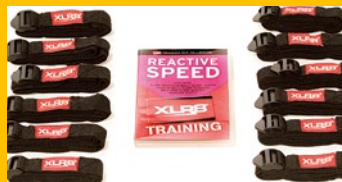

## XLR8 DOME BASE AND POLE SET

**SA55 \$85.00**

- Use indoors or out as agility poles or use 360° Post Clips to connect poles as cross bars.
- Great for plyometrics and agility pole drills.
- Post Clips allow cross bars to be set poles at any height.
- Includes 6 x Two Piece Agility Poles, 4 x Dome Bases and 4 x 360° Post Clips.

## XLR8® EVASION BELT VALUE PACK

**SA8S \$79.00**

Includes 6 x Evasion Belts, 1 x Instruction Manual, 1 x Reactive Speed DVD Instruction.

**EVASION BELT SEPARATELY SA8 \$12.50**

## XLR8 EVASION BELT

**VALUE PACK SA8S \$79 - BELT ONLY SA8 \$12.50**

- Unmatched for one on one evasion, reactive speed, agility and fun fitness training!
- Short space quickness and agility skills are targeted as one person leads trying to lose the chaser or defender and cause the tear away connection to come apart in the middle.
- With three space settings, simply change the connecting point on the belt to easily control the distance between players.
- A great innovation in rugby agility training.