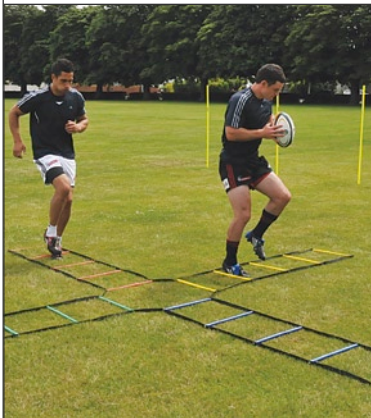

FLAT FASTFOOT LADDER VALUE PACK

SA4 FD $79 8metre

SA17 FD $55 4metre

At last an adjustable ladder! You set the distance!

- Heavy duty flat PVC ladder suitable for training on flat surfaces. Separates into 2 x 4m ladders.
- Includes carry bag, instruction manual and instruction DVD