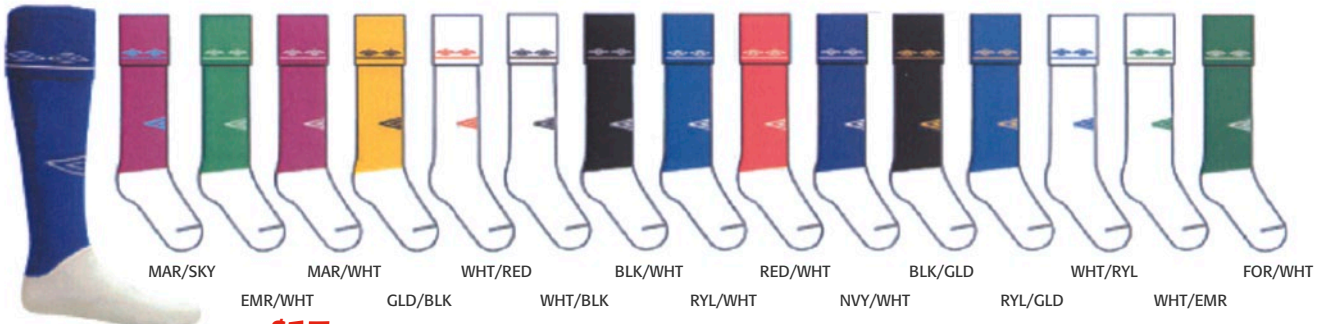

Colours: Black, Navy, Royal.
ADULT SIZES: S-2XL **\$60**
KIDS SIZES: YS, YM, YL **\$54**

ELITE PANT TO MATCH

ADULT **\$50**
KIDS **\$46**

UPPINGHAM GOAL KEEPING JERSEY

Colours: Shadow stripe. Grey, Yellow.
SIZES: YS, YM, YL, S, M, L, XL, 2XL **\$59**

GOAL KEEPING SHORTS
Black only. SIZES: S-2XL only **\$54**

GOAL KEEPING PANT
Black only. SIZES: S-2XL only **\$66**

ALBION SHIRT

Colours: White/Royal, Sky/White, Amber/Black, Royal/Black, Red/Black, White/Red, White/Black.
SIZES: YS, YM, YL, S, M, L, XL, 2XL **\$75**
APPROX 4 WEEK DELIVERY

SIENA SHIRT

Colours: Red/White, Royal/White, Amber/White, Black/White, Forest/White, Navy/White, White/Red, White/Royal.
SIZES: YS, YM, YL, S, M, L, XL, 2XL **\$75**
APPROX 4 WEEK DELIVERY

UMBRO DIAMOND SOCK

THESE COLOURS AVAILABLE FOR IMMEDIATE DELIVERY **\$15** PAIR Sizes: XS (10-13) S (13-2) M (2-6) L (6-11) XL (11-13)